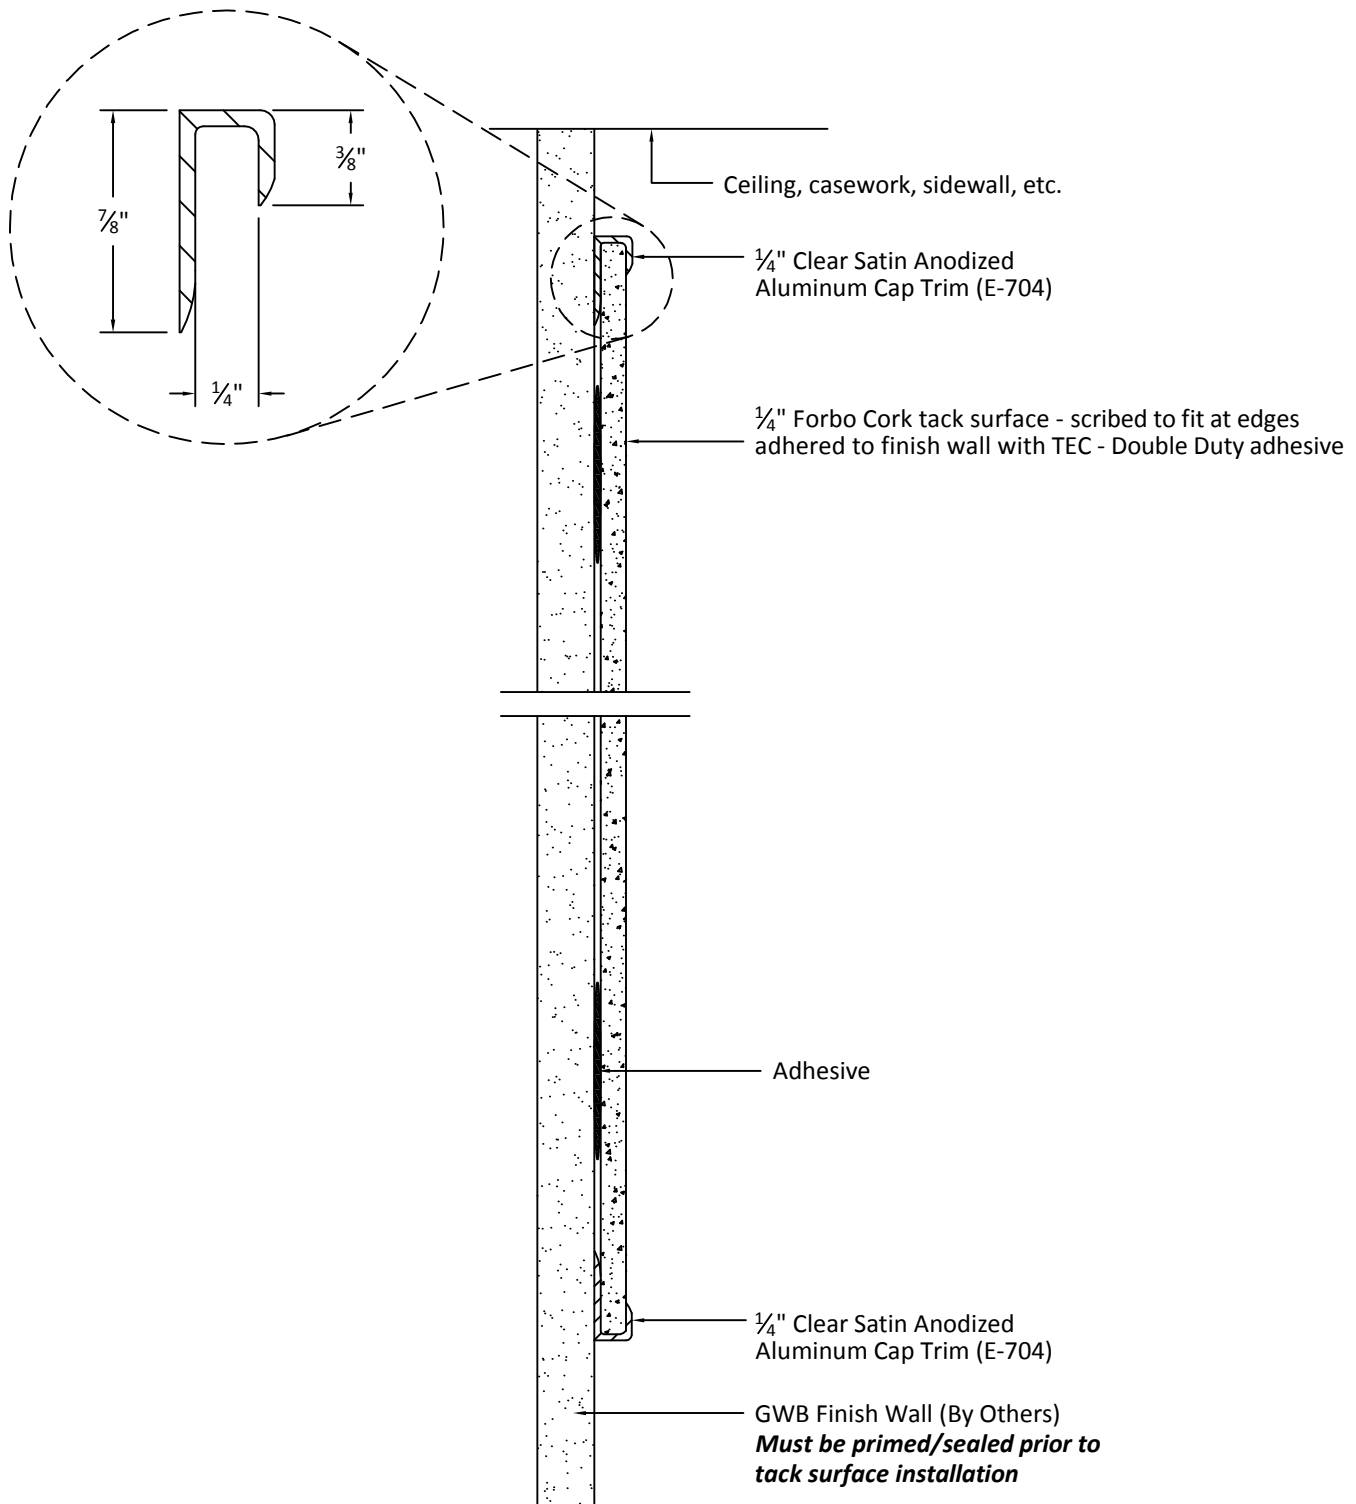

FORBO CORK TACKABLE SURFACE W/E-704 CAP TRIM

SCALE: Not to scale

P.B.S. Supply Co., Inc.

7013 South 216th Street

Kent, WA 98032

Phone: 253-395-5550

Fax: 253-395-5575

www.pbssupply.com