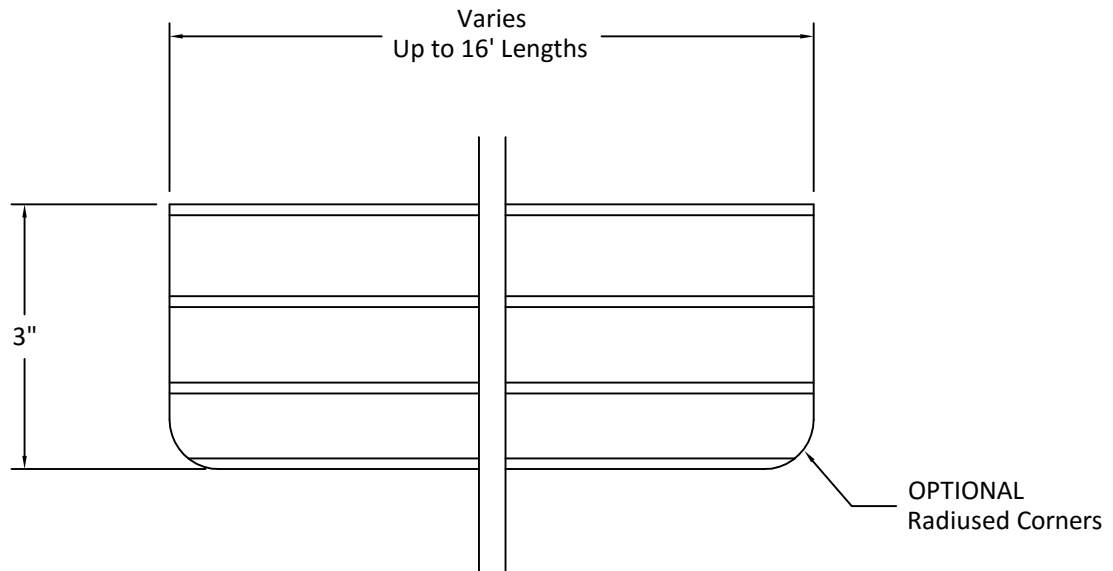

# E-747 MARKER TRAY

Section View

Plan View

ALL ALUMINUM - CLEAR SATIN ANODIZED

***P.B.S. Supply Co., Inc.***

7013 S. 216th Street

Kent, WA 98032

Phone: 253-395-5550