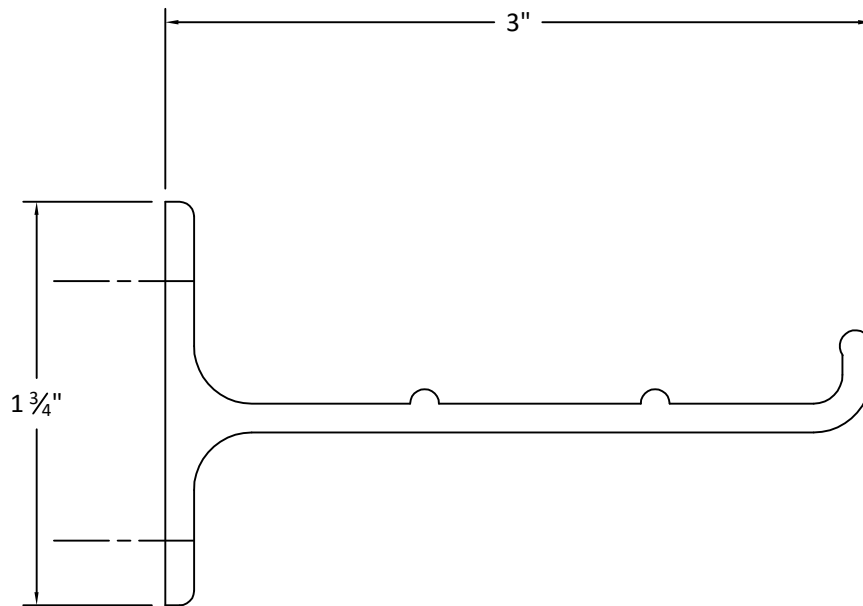

# E-747 MARKER TRAY

Section View

Plan View

ALL ALUMINUM - CLEAR SATIN ANODIZED

***P.B.S. Supply Co., Inc.***

7013 S. 216th Street

Kent, WA 98032

Phone: 253-395-5550