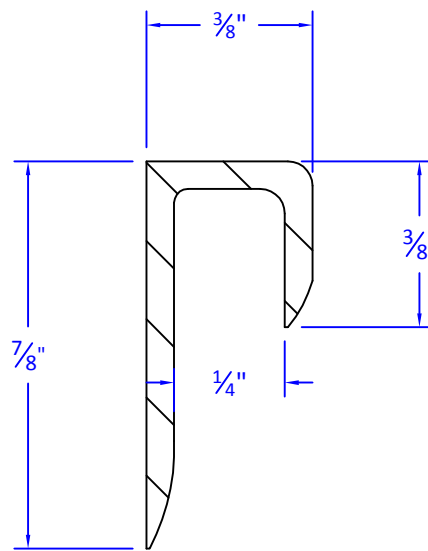

E-704 Aluminum J-Trim

NOTE: NOT TO SCALE
ALL ALUMINUM - CLEAR SATIN ANODIZED

P.B.S. Supply Co., Inc.

7013 S. 216th Street

Kent, WA 98032

Phone: 253-395-5550

Fax 253-395-5575

www.pbssupply.com